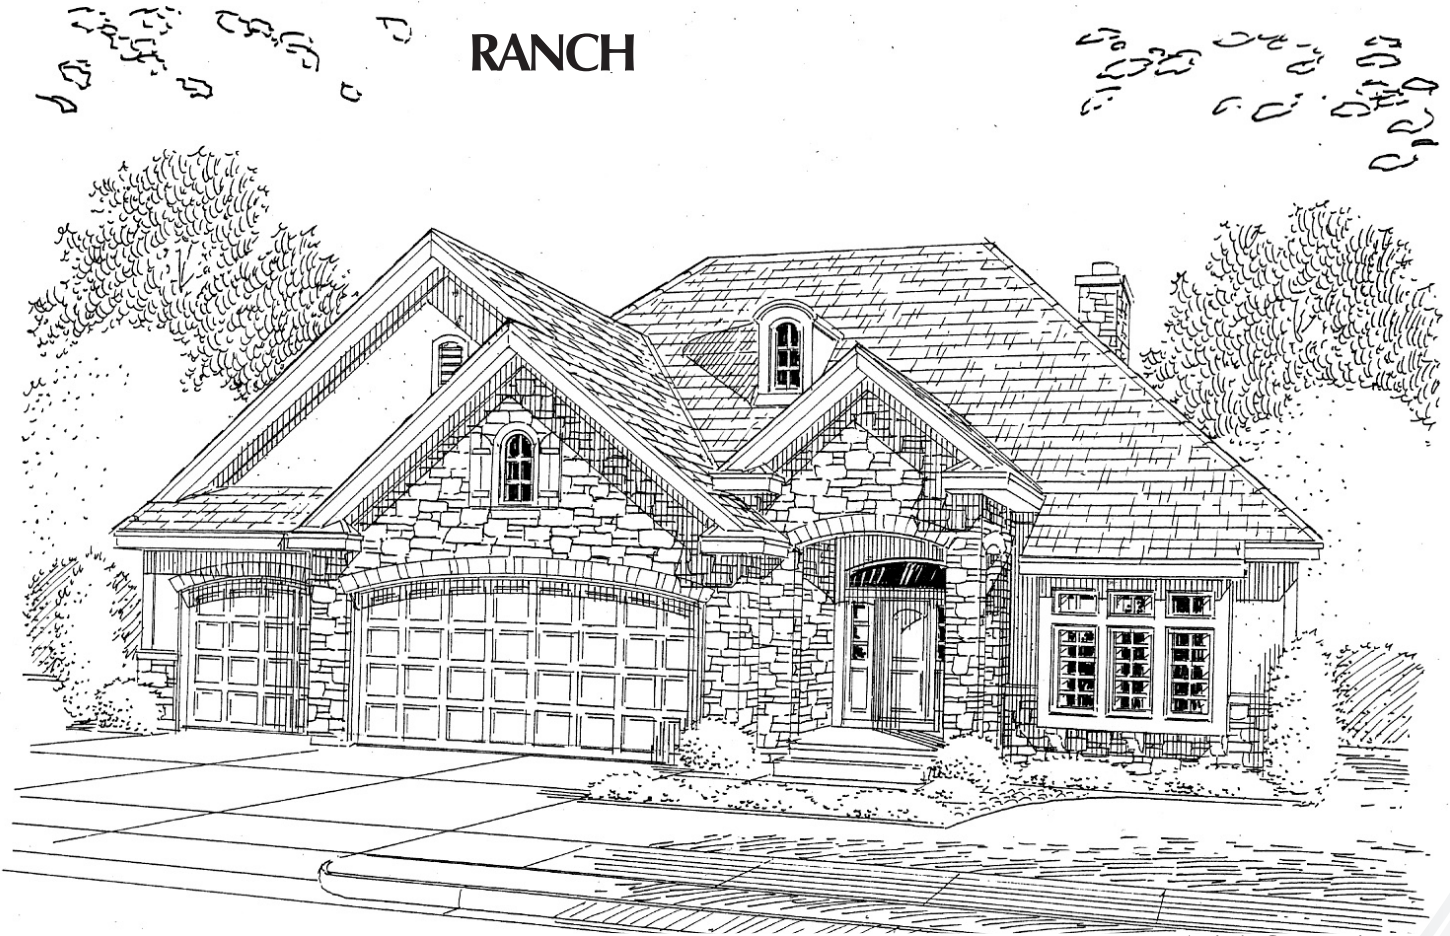

# CUSTOM ON-SITE

BUILDERS INCORPORATED

## PALISADE RANCH

Artist's Conception

2428 square foot ranch with 2 bedrooms and 2 baths.  
Large kitchen includes island with serving bar. Large  
great room with fireplace. Spacious master suite with  
luxury 5 piece master bath. 3 car garage.