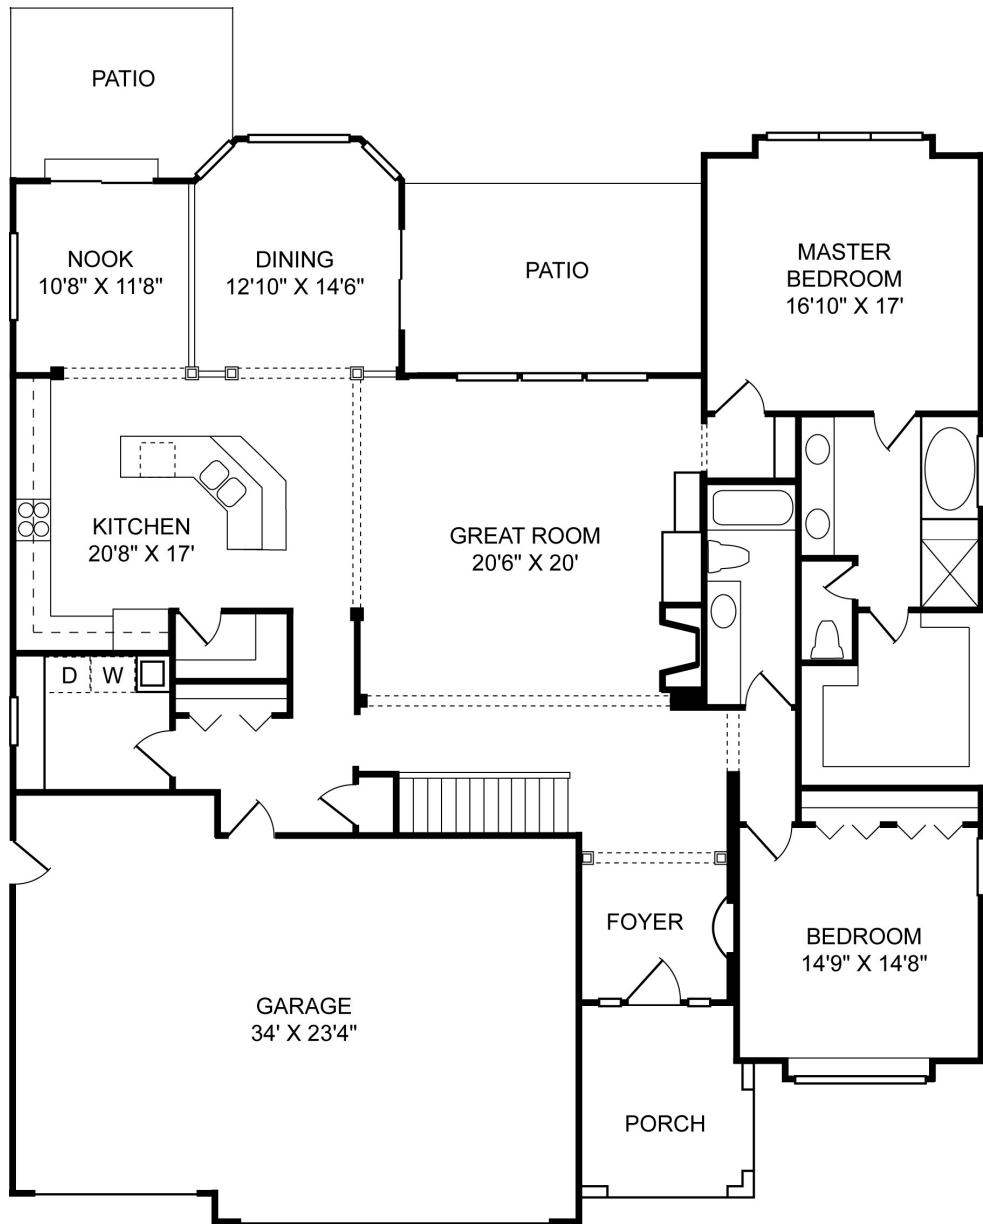

## PALISADE RANCH

Artist's Conception

2428 square foot ranch with 2 bedrooms and 2 baths.  
Large kitchen includes island with serving bar. Large  
great room with fireplace. Spacious master suite with  
luxury 5 piece master bath. 3 car garage.

# PALISADE

2428 Finished Sq Feet

4856 Total Sq Feet

2428 Unfinished Sq Feet

2428 Sq Feet Main Level

2428 Sq Feet Basement

**C**USTOM  
**O**N-SITE  
BUILDERS INCORPORATED

MAIN LEVEL