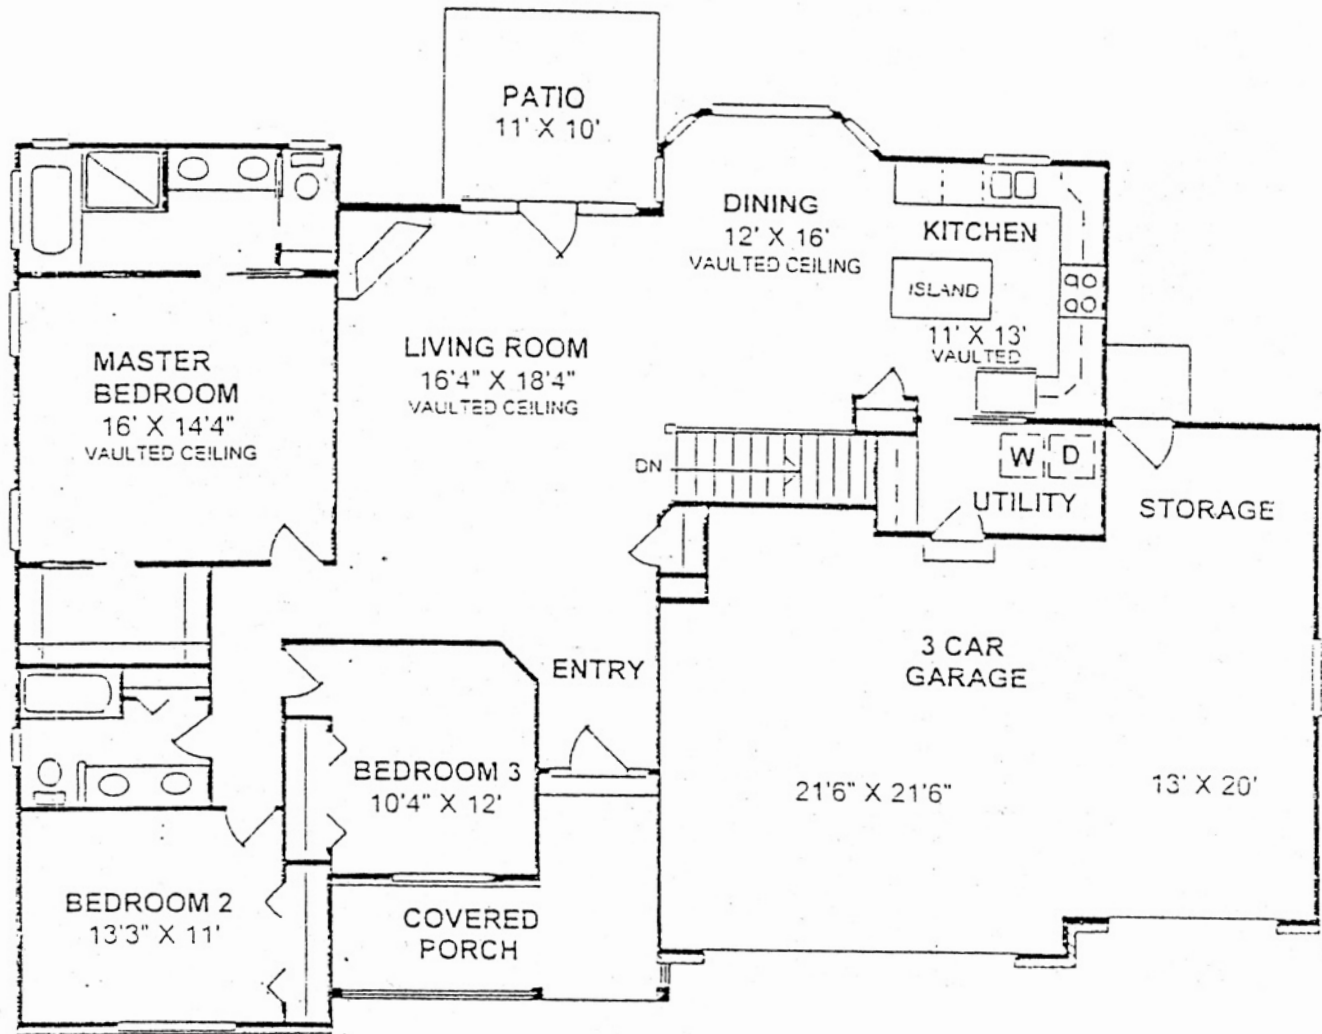

CUSTOM
ON-SITE
BUILDERS INCORPORATED

**CIMMARON SUMMIT
RANCH**

Artist's Conception

1770 square foot ranch with 3 bedrooms, 2 baths.
Great room opens to the kitchen and island.
Large master suite with walk-in closet and luxury
5 piece master bath. Covered porch. 2 car
garage with optional 3rd bay.

CUSTOM ON-SITE BUILDERS INC.
1327 WEST 5TH STREET
LOVELAND, COLORADO 80537

WWW.COSBUILDERS.COM

CIMMARON SUMMIT

CUSTOM
ON-SITE
BUILDERS INCORPORATED

1770 Finished Sq Feet

3525 Total Sq Feet

1755 Unfinished Sq Feet

1700 Sq Feet Main Level

1755 Sq Feet Basement

MAIN LEVEL

CUSTOM ON-SITE BUILDERS INC.
1327 WEST 5TH STREET
LOVELAND, COLORADO 80537

WWW.COSBUILDERS.COM

Please note that renderings are artist's conceptions and are subject to change. The builder reserves the right to change prices, plans, specifications or features without notice. All square footage are approximate. Copyright © 2004 Custom On-Site Builders Inc.