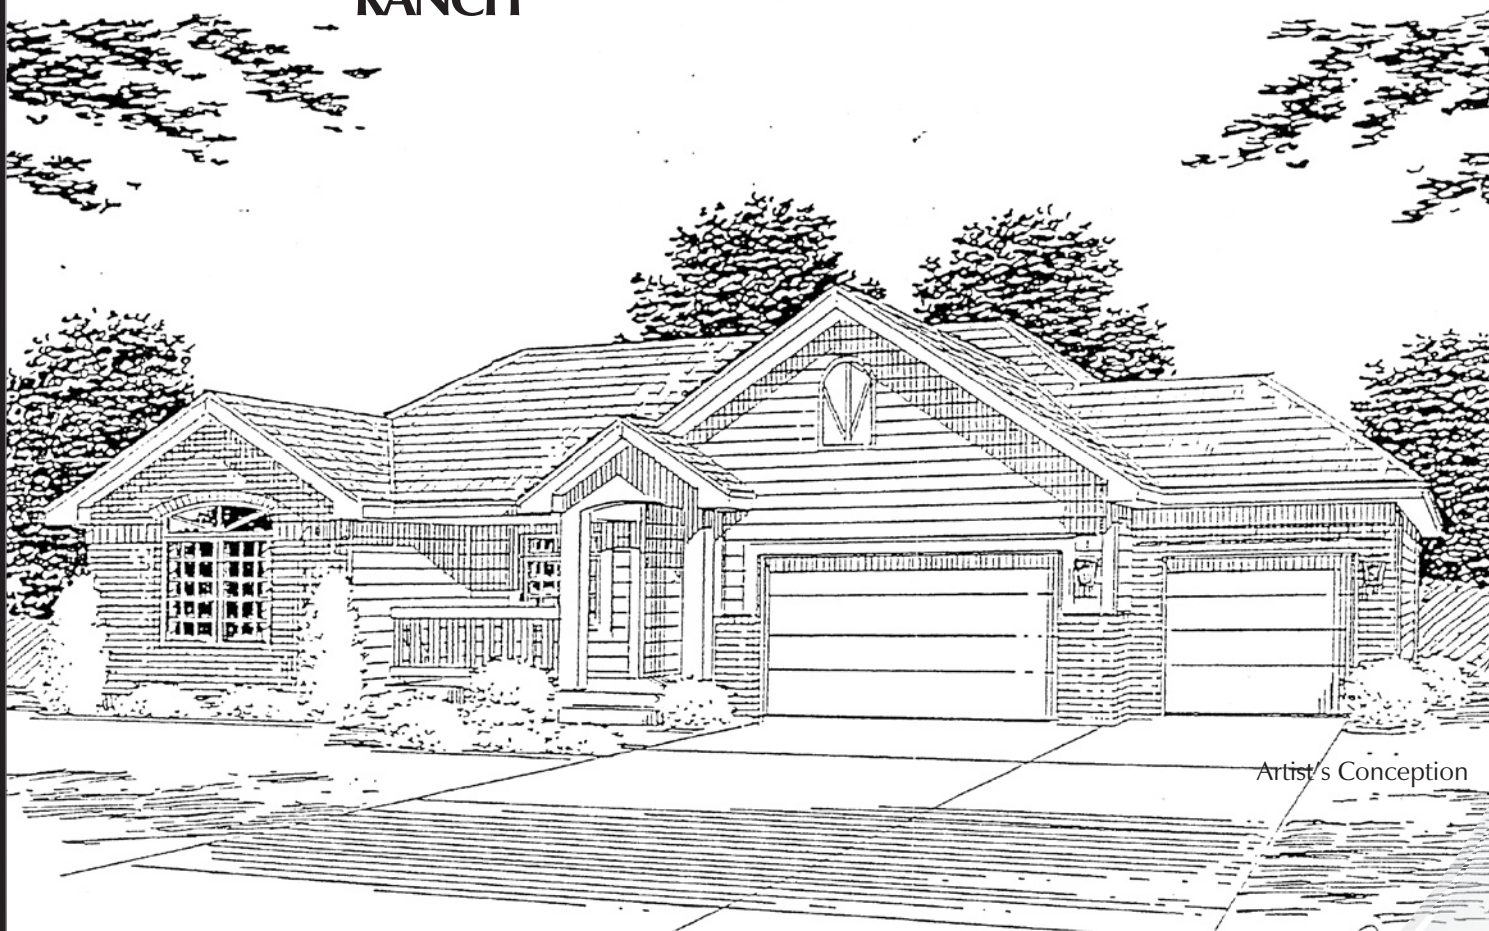

CUSTOM
ON-SITE
BUILDERS INCORPORATED

**CIMMARON SUMMIT
RANCH**

Artist's Conception

1770 square foot ranch with 3 bedrooms, 2 baths.
Great room opens to the kitchen and island.
Large master suite with walk-in closet and luxury
5 piece master bath. Covered porch. 2 car
garage with optional 3rd bay.

CUSTOM ON-SITE BUILDERS INC.
1327 WEST 5TH STREET
LOVELAND, COLORADO 80537

WWW.COSBUILDERS.COM

CIMMARON SUMMIT

CUSTOM
ON-SITE
BUILDERS INCORPORATED

1770 Finished Sq Feet

3525 Total Sq Feet

1755 Unfinished Sq Feet

1700 Sq Feet Main Level

1755 Sq Feet Basement

MAIN LEVEL

CUSTOM ON-SITE BUILDERS INC.
1327 WEST 5TH STREET
LOVELAND, COLORADO 80537

WWW.COSBUILDERS.COM

Please note that renderings are artist's conceptions and are subject to change. The builder reserves the right to change prices, plans, specifications or features without notice. All square footage are approximate. Copyright © 2004 Custom On-Site Builders Inc.